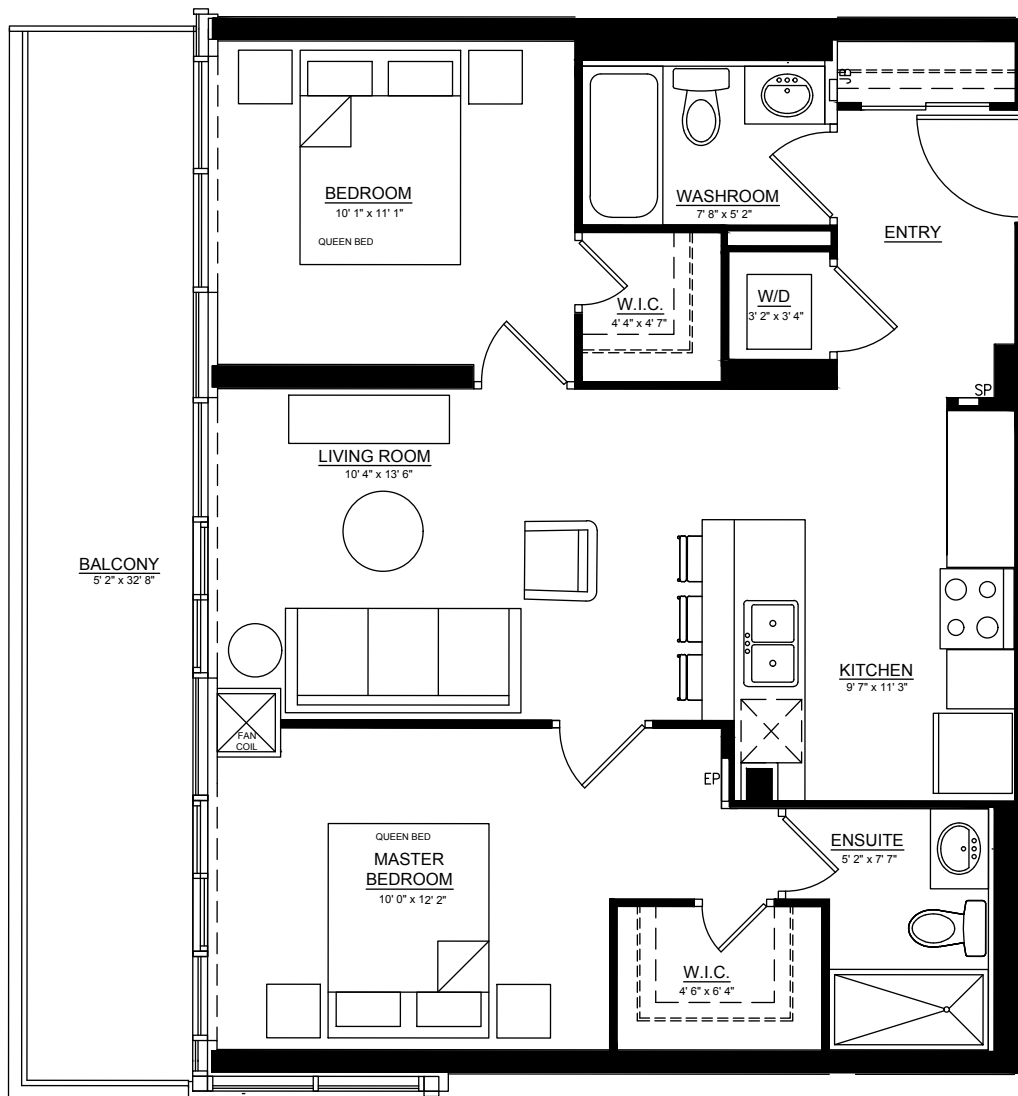

CENTRO

Luxury Apartment Rentals
Smoke Free Properties

100 Fullarton Street

APEX

2 BED | 845 FT²

www.centrolondon.ca

Actual Floorplans May Vary
See Leasing Specialist for Details

OLD OAK