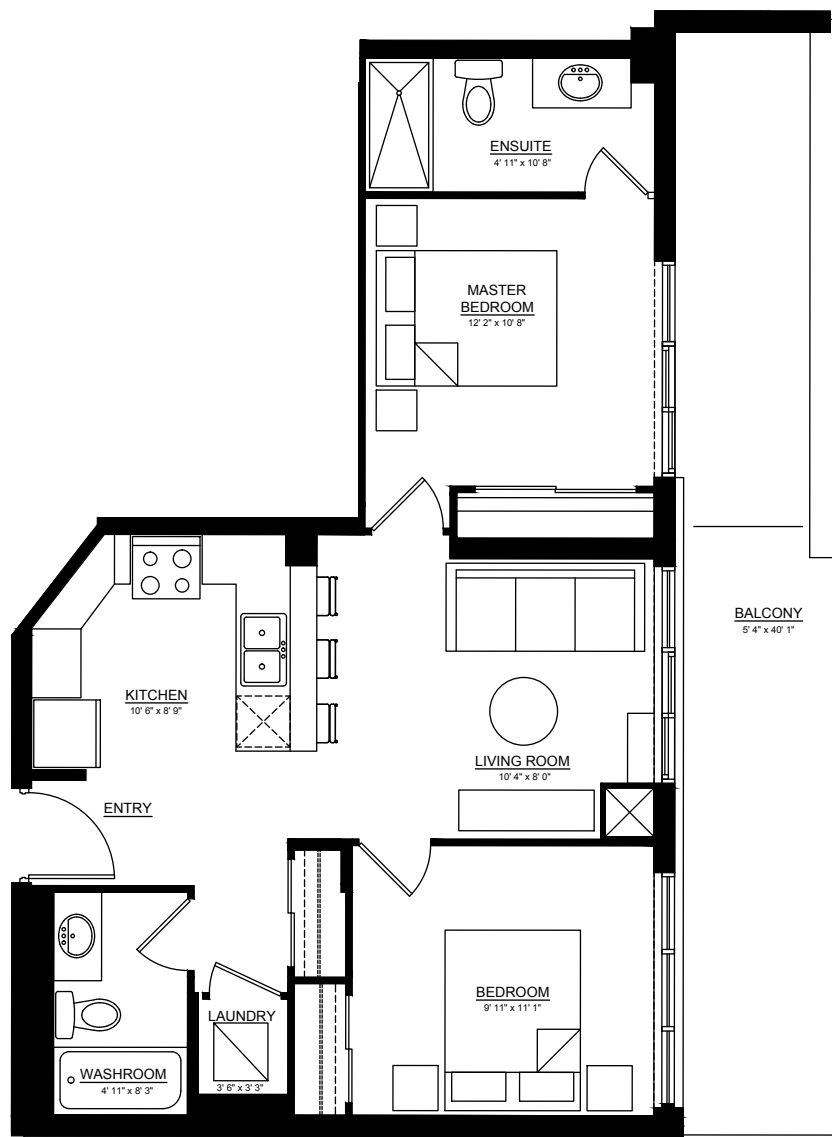

CENTRO

Luxury Apartment Rentals
Smoke Free Properties
100 Fullarton Street

ASTORIA

2 BED | 760 FT²

www.centrolondon.ca

Actual Floorplans May Vary
See Leasing Specialist for Details